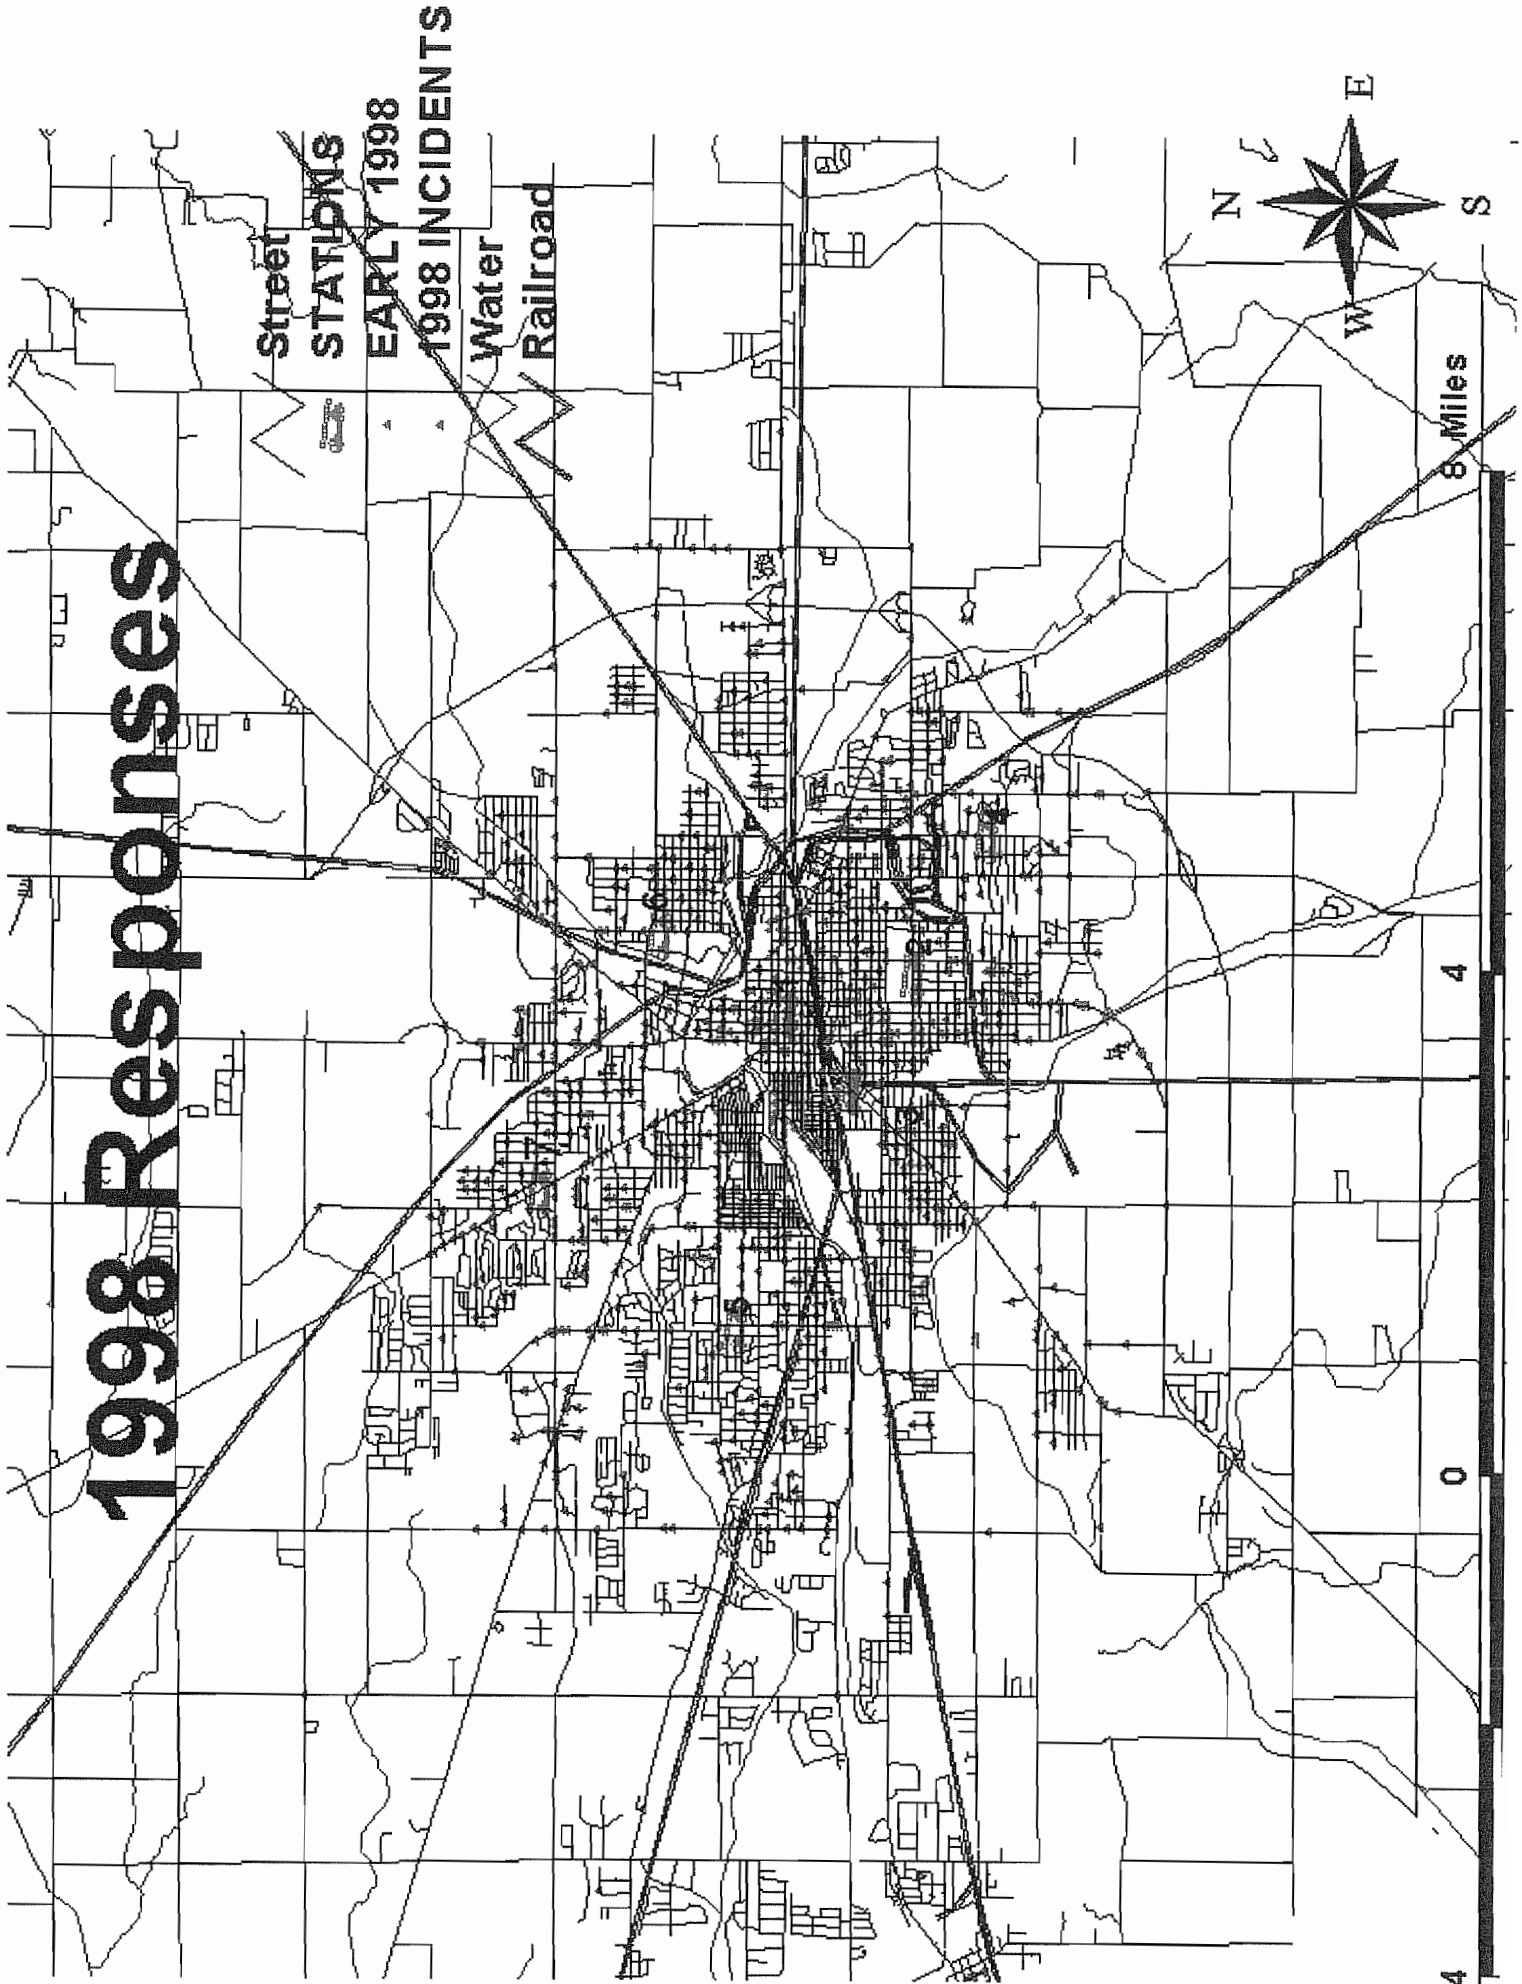

# 1999 Responses

Street  
STATIONS  
1999 RUNS

Water  
Railroad

8 Miles

4

0

4

# 2001 Responses

Street

STATIONS

2001 RUNS

Water

Railroad

8 Miles

4