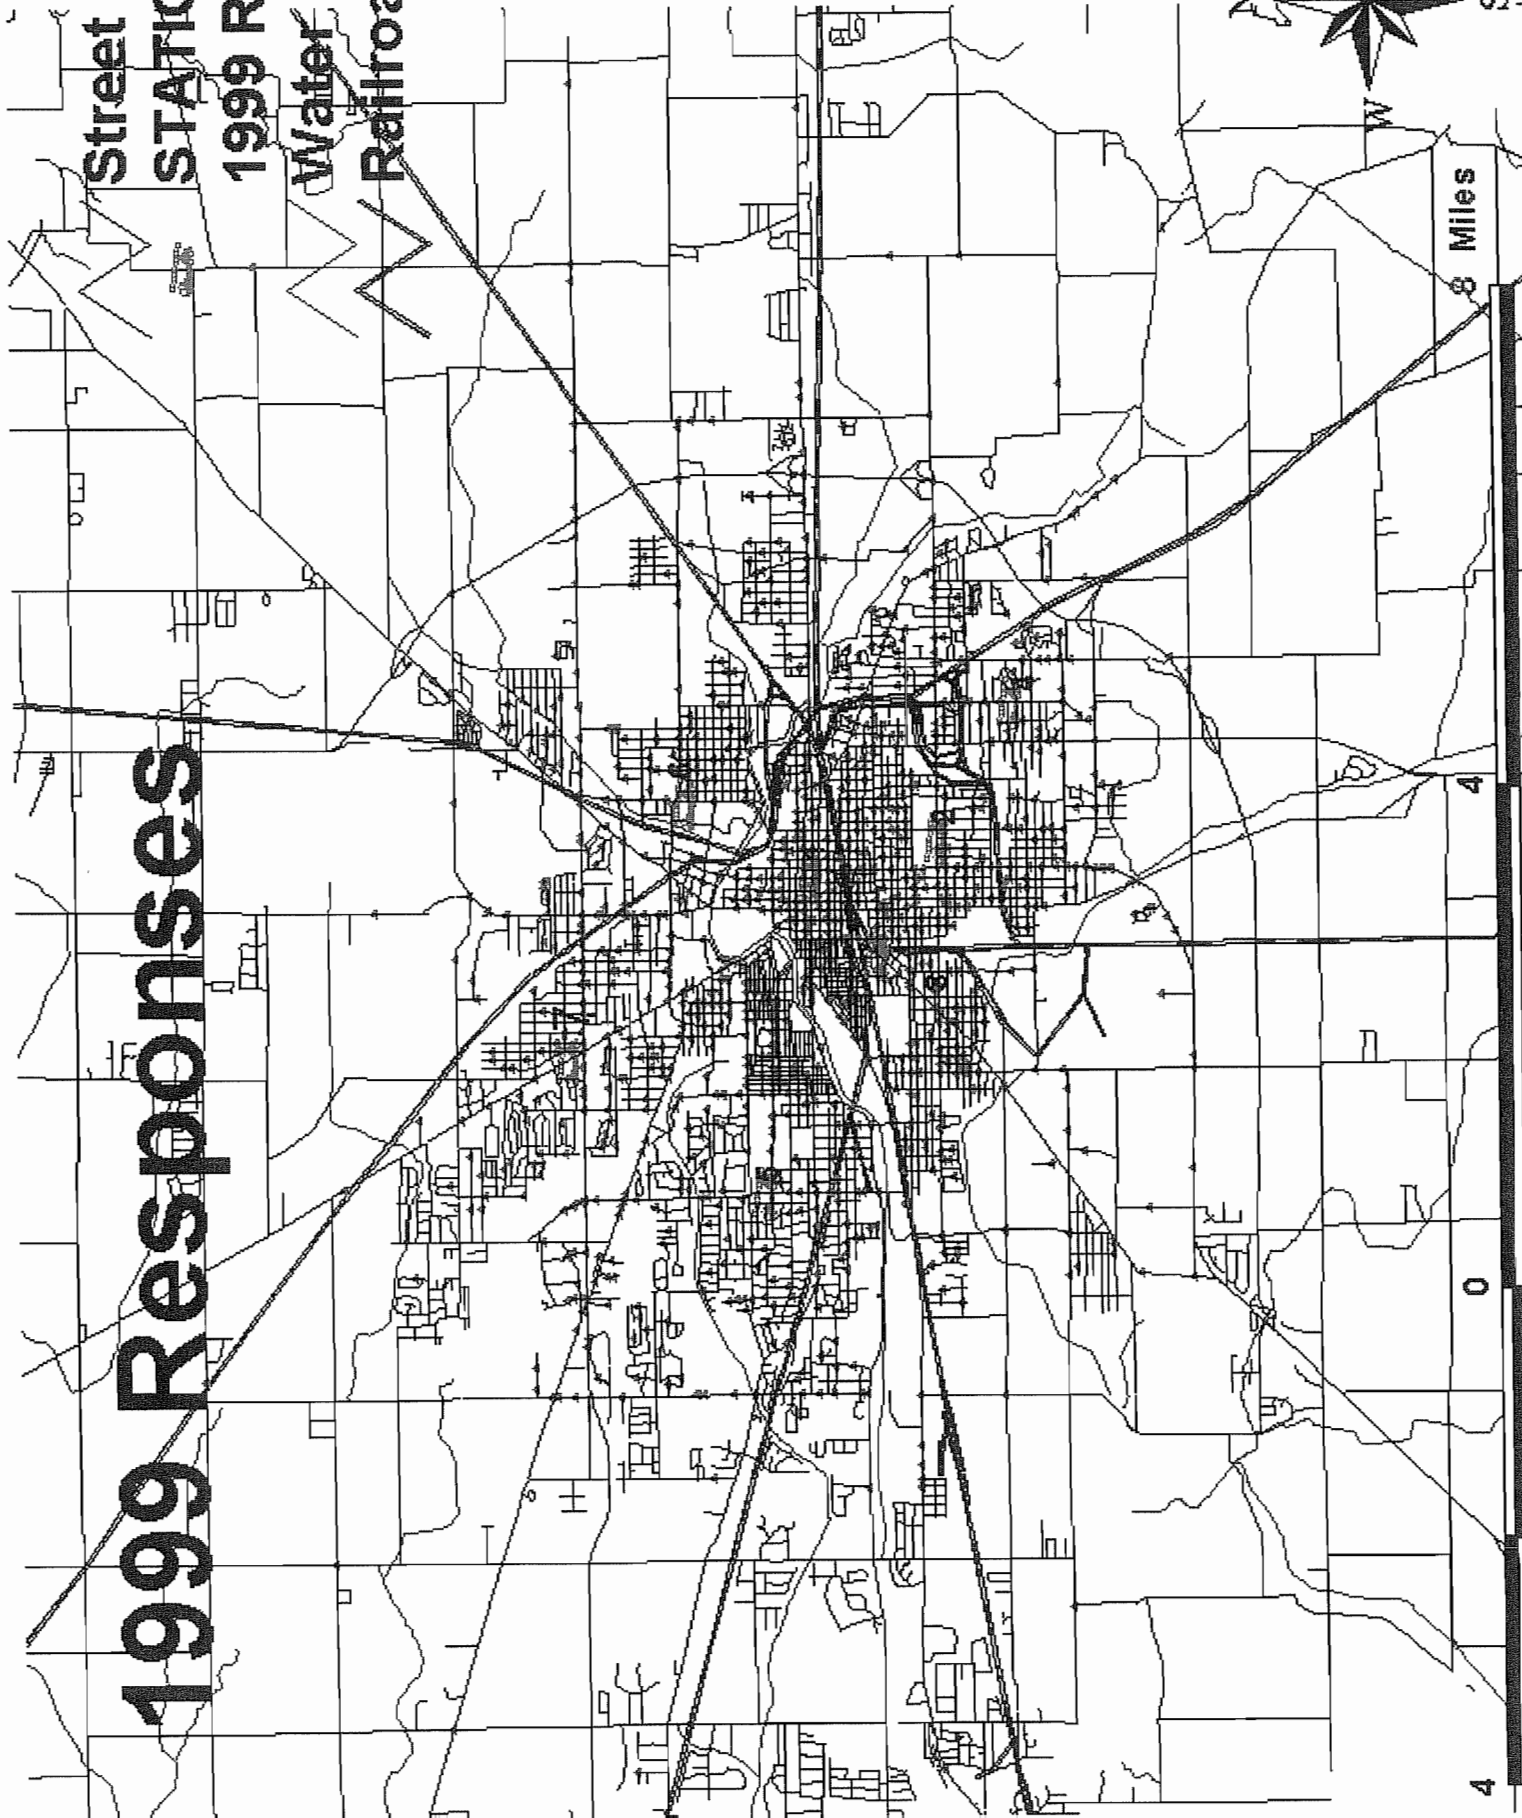

# 1999 Responses

Street  
STATIONS  
1999 RUNS

Water  
Railroad

8 Miles

4

0

4

# 2001 Responses

Street

STATIONS

2001 RUNS

Water

Railroad

8 Miles

4